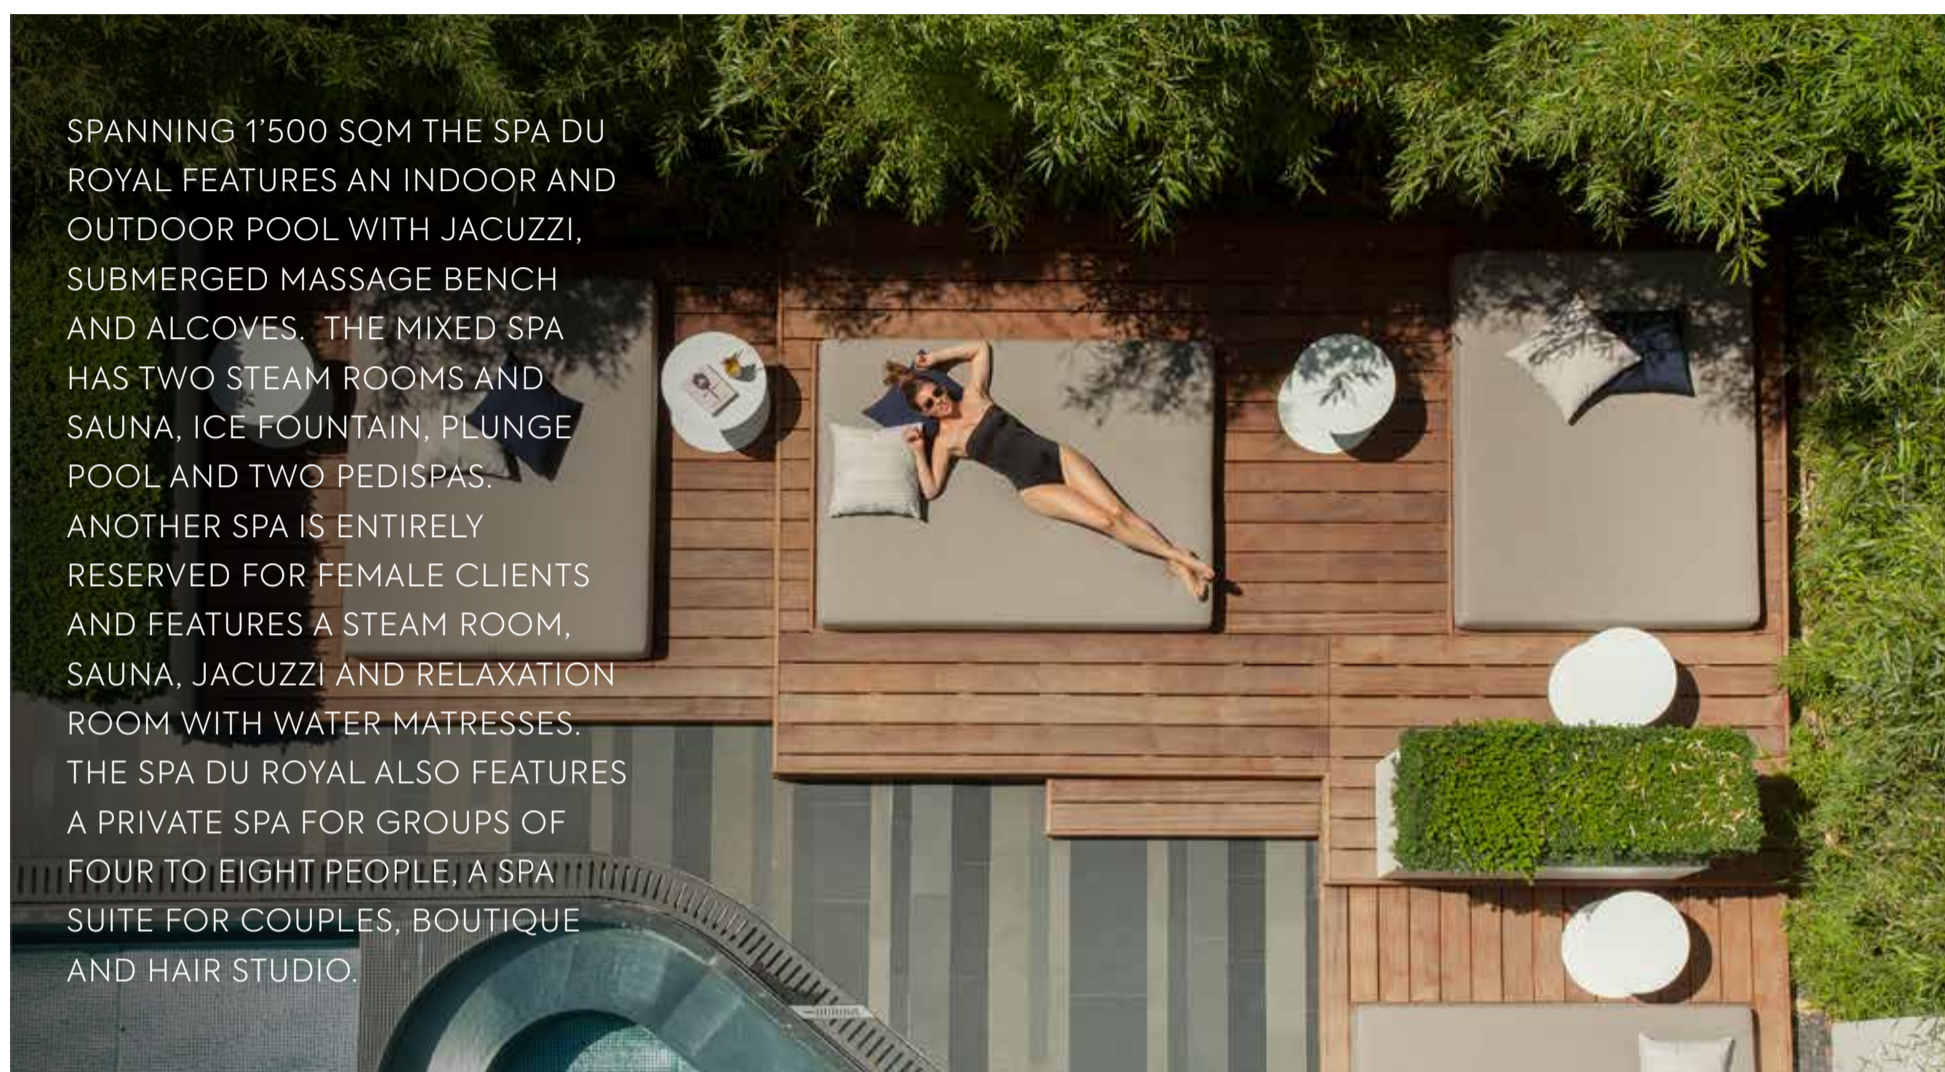

# LE SPA DU ROYAL

LAUSANNE

SPANNING 1'500 SQM THE SPA DU ROYAL FEATURES AN INDOOR AND OUTDOOR POOL WITH JACUZZI, SUBMERGED MASSAGE BENCH AND ALCOVES. THE MIXED SPA HAS TWO STEAM ROOMS AND SAUNA, ICE FOUNTAIN, PLUNGE POOL AND TWO PEDISPAS. ANOTHER SPA IS ENTIRELY RESERVED FOR FEMALE CLIENTS AND FEATURES A STEAM ROOM, SAUNA, JACUZZI AND RELAXATION ROOM WITH WATER MATTRESSES. THE SPA DU ROYAL ALSO FEATURES A PRIVATE SPA FOR GROUPS OF FOUR TO EIGHT PEOPLE, A SPA SUITE FOR COUPLES, BOUTIQUE AND HAIR STUDIO.