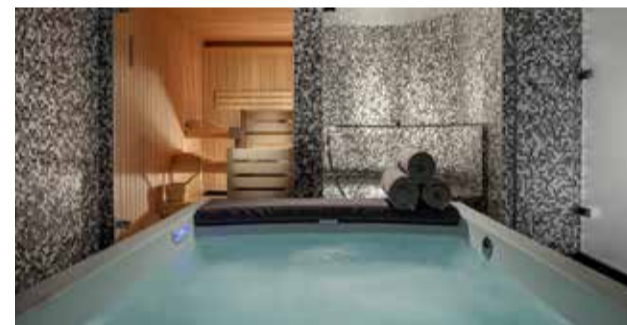

## TIME TO SPA

**SPA EXPERIENCE** 3 hours ~ Chf 80  
Enjoy full access to the fitness centre, indoor & outdoor pool, steam room, sauna, Jacuzzi and relaxation area.

**JUNIOR SPA EXPERIENCE** 3 hours ~ Chf 45  
6-16 year olds can discover the Spa when accompanied by an adult on Wednesdays and Sundays from 10h00 to 18h00. Reservation necessary and subject to availability.

## SPA SUITE

Book this unique space for a special moment. Mosaic steam room, sauna, Jacuzzi, dual treatment room and cosy sitting room.

**SPA SUITE**  
2 hours : Chf 400

**SPA SUITE WITH THE TREATMENT**  
3 hours : Chf 400 + the price of the treatments of 50 minutes + 2 Fit & Tasty juices compliments of the Spa.

## PRIVATE SPA

**PRIVATE SPA, UP TO 8 PEOPLE...  
IN THE ROYAL SAVOY SPA!**

An exclusive four-hour experience to share Spa time with family or friends.

This luxurious space is composed of a steam room, sauna, Jacuzzi and relaxation room, private treatment room for two people if you are booking any treatments from our brochure and Jacuzzi.